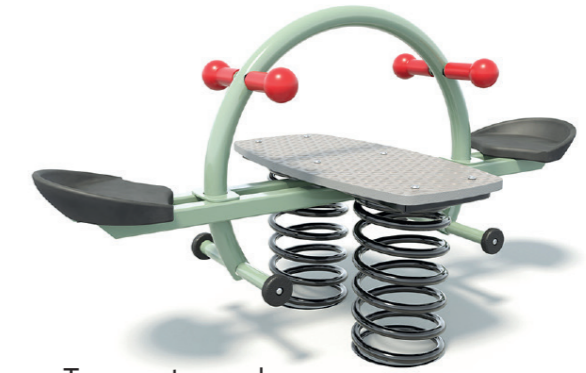

No shelter

I would be keen to see this playground upgrade include gross motor equipment for the older age group, for little kids see saws, climbing spider frames, fireman poles and double slides

For little kids equipment should include a sea saw with middle platform, climbing spider web, fireman's pole and double slide.

Q: From the following play element categories, please select the equipment you would most like to see delivered at Alice Watkins Playground ?

- Imaginative Play Equipment (18.2%)
- Spring Motion Equipment (9.1%)
- Monkey Bar Equipment (4.5%)
- Slides (15.9%)
- Balancing Equipment (15.9%)
- Spinning Equipment (11.4%)
- Climbing Equipment (20.5%)
- Swings (20.5%)

Multi-purpose play unit

Three seater swing unit

Two seater rocker

Compact climbing unit

Spinner

Sliding & Climbing -

- ① - Slide
- ② - Rope course elements
- ③ - Imaginative play element
- ④ - Enclosed stairs