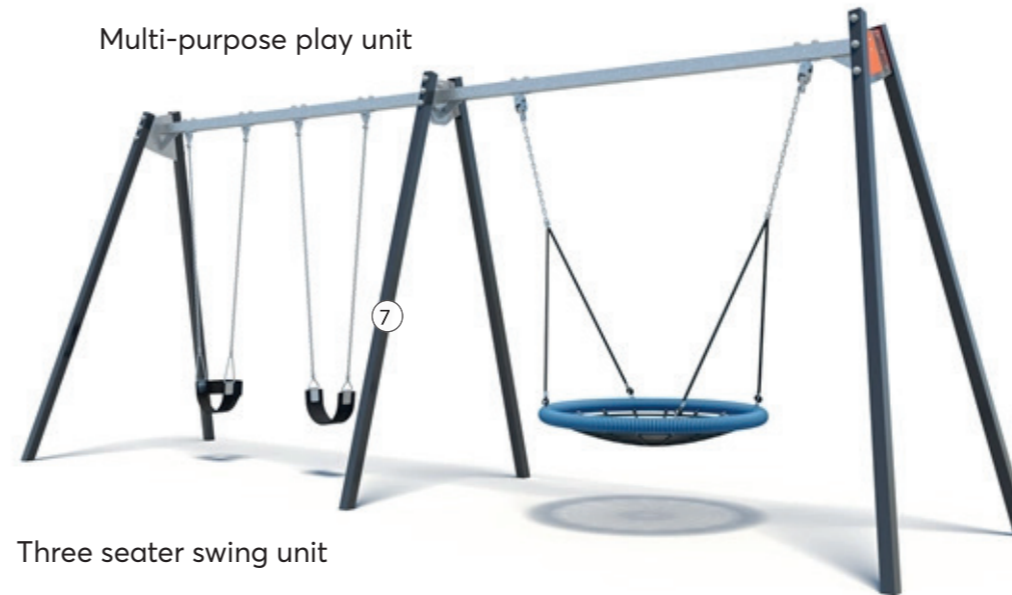

No shelter

I would be keen to see this playground upgrade include gross motor equipment for the older age group, for little kids see saws, climbing spider frames, fireman poles and double slides

For little kids equipment should include a sea saw with middle platform, climbing spider web, fireman's pole and double slide.

WE LISTENED.

The design includes over ten new trees and a new shelter. We have heavily considered vandalism within the new design and implemented a number of measures to minimise it.

We have included a diverse range of play equipment to accommodate for a broad age and accessibility range, keep an eye out for the tower with slide, spider web and rocker.

Q: From the following play element categories, please select the equipment you would most like to see delivered at Alice Watkins Playground ?

- Imaginative Play Equipment (18.2%)
- Spring Motion Equipment (9.1%)
- Monkey Bar Equipment (4.5%)
- Slides (15.9%)
- Balancing Equipment (15.9%)
- Spinning Equipment (11.4%)
- Climbing Equipment (20.5%)
- Swings (20.5%)

Multi-purpose play unit

Three seater swing unit

Two seater rocker

Compact climbing unit

Spinner

Sliding & Climbing -

- ① - Slide
- ② - Rope course elements
- ③ - Imaginative play element
- ④ - Enclosed stairs