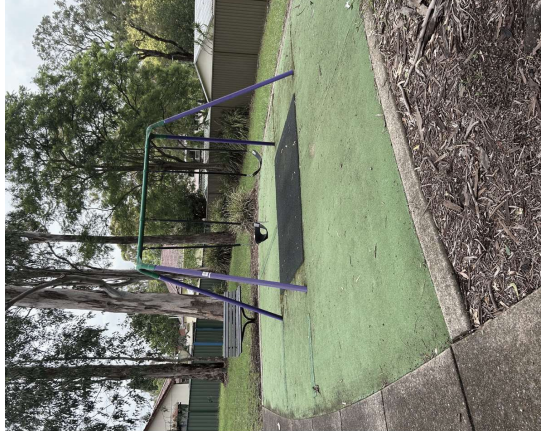

COLORS ARE ARTISTS' IMPRESSION AND SUBJECT TO CHANGE

**CITY OF
PARRAMATTA**

JOSEPH KNOX PLAYGROUND
Playground Concept Design

SITE PHOTOS

SITE CONTEXT

Council is embarking on a journey to upgrade a series of playgrounds in the City of Parramatta under the 'Playground Replacement Program'. Joseph Knox Playground is one of the parks undergoing a playground upgrade.

The playground is located at 10 Burrabogee Road, Pendle Hill. The playground is accessible via a concrete path with the swings located away from the main play area.

Currently, the playground caters to people aged 0 - 6 years old and includes:

- 2 seat swing set
- small play structures with slide and elevated cubby
- junior slide
- interactive game
- rocker toy

LEGEND

- 1** Proposed new triple swing set - 1 x toddler swing, 1 x standard swing, 1 x basket swing
- 2** Proposed multiuse climbing tower
- 3** Proposed play tower with slide
- 4** Proposed new inclusive/sensory play pieces
- 5** Proposed new softfall
- 6** Proposed new sandstone balancing trail
- 7** New park benches
- 8** Relocation of bin
- 9** New inclusive painted games
- 10** New planting with native species

PLAY EQUIPMENT SAMPLE IMAGES

Plan View

Proposed Equipment

- Accessible Play**
 - 1. Swing Seat - Nest
 - 2. Grocer Play Panel
 - 3. Keyway and Cogs Panel
 - 4. 'Count to Ten' Path Activity
 - 5. 'Curvy Way' Path Activity
 - 6. 3 in a Row Game Pillar
- Discovery Play**
 - 7. Sandstone Log and Boulders Trail
 - 8. Tactile Feature Plants (by others)
- Child Adult Interaction**
 - 9. Climbing Frame
 - 10. Climbing Wall
 - 11. Slide
 - 12. Swing - Toddler Seat
 - 13. Swing - Strap Seat
 - 14. Swing - Nest Seat
- Site Amenities**
 - 15. Formal Seating (existing)
 - 16. Access Paths (existing)