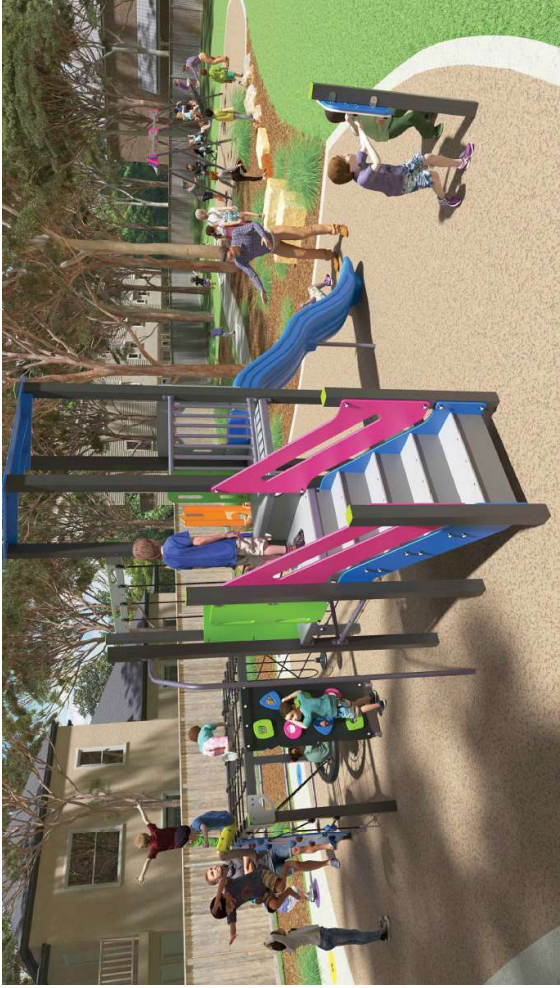

PLAYGROUND EQUIPMENT CONCEPT PROPOSAL

DISCLAIMER: LAYOUT AND COLOURS ARE AN ARTISTS IMPRESSION AND SUBJECT TO CHANGE