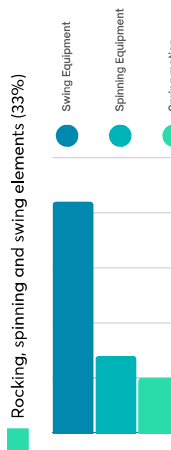

FIRST ONLINE 'HAVE YOUR SAY' - COMMUNITY CONSULTATION DATA
(Dec/Jan 2023)

Q: From the following play element categories, please select the option you would most like to see delivered at Joseph Knox?