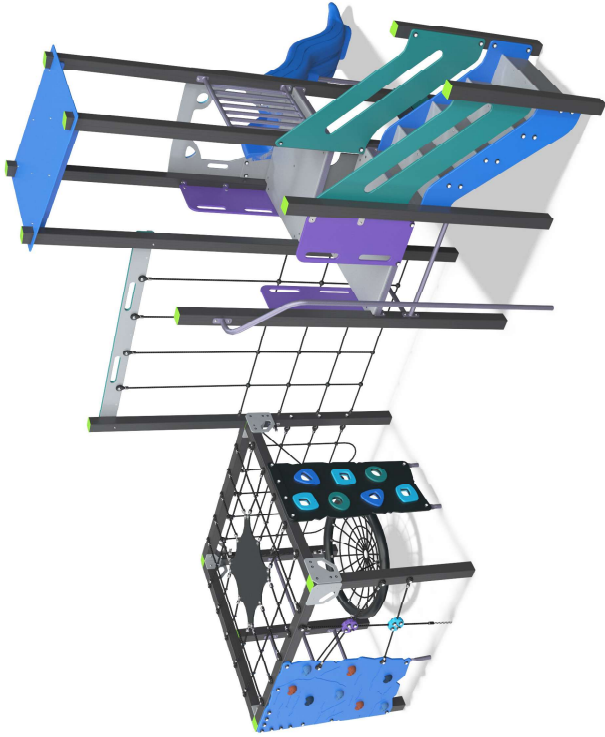

- 2 seat swing set
- small play structures with slide and elevated cubby
- junior slide
- interactive game
- rocker toy

LEGEND

- 1** Proposed new triple swing set - 1 x toddler swing, 1 x standard swing, 1 x basket swing
- 2** Proposed multiuse climbing tower
- 3** Proposed play tower with slide
- 4** Proposed new inclusive/sensory play pieces
- 5** Proposed new softfall
- 6** Proposed new sandstone balancing trail
- 7** New park benches
- 8** Relocation of bin
- 9** New inclusive painted games
- 10** New planting with native species

PLAYGROUND EQUIPMENT CONCEPT PROPOSAL

DISCLAIMER: LAYOUT AND COLOURS ARE AN ARTISTS IMPRESSION AND SUBJECT TO CHANGE

PLAYGROUND EQUIPMENT COLOUR PALETTE

- MATERIALS**
- 1 Plastic Slide.
 - 2 All Stainless Steel Fixings With Safety Caps.
 - 3 100x100mm KIX Proprietary Engineered-Certified Aluminium Posts.
 - 4 Powder-Coated Aluminium Frames.
 - 5 High-Density Polyethylene (HDPE) Roof & Panels.
 - 6 Steel Reinforced Nylon Rope.
 - 7 Heavy Duty Rubber Mat.
 - 8 SS-05 Nest Seat.
 - 9 Heavy Duty Rubber Pommels.
 - 10 High-Density Polyethylene (HDPE) Climbing Wall With Polyurethane Holds.
 - 11 High-Density Polyethylene (HDPE) Climbing Wall.
 - 12 Powder-Coated Steel Frames.

PLAY EQUIPMENT SAMPLE IMAGES

Plan View

Proposed Equipment

- Accessible Play**
 - 1. Swing Seat - Nest
 - 2. Grocer Play Panel
 - 3. Keyway and Cogs Panel
 - 4. 'Count to Ten' Path Activity
 - 5. 'Curvy Way' Path Activity
 - 6. 3 in a Row Game Pillar
- Discovery Play**
 - 7. Sandstone Log and Boulders Trail
 - 8. Tactile Feature Plants (by others)
- Child Adult Interaction**
 - 9. Climbing Frame
 - 10. Climbing Wall
 - 11. Slide
 - 12. Swing - Toddler Seat
 - 13. Swing - Strap Seat
 - 14. Swing - Nest Seat
- Site Amenities**
 - 15. Formal Seating (existing)
 - 16. Access Paths (existing)