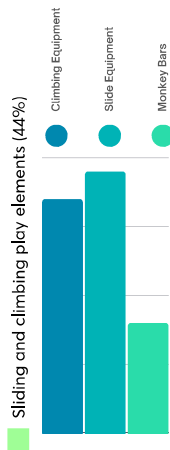

FIRST ONLINE 'HAVE YOUR SAY' - COMMUNITY CONSULTATION DATA
(Dec/Jan 2023)

Q: From the following play element categories, please select the option you would most like to see delivered at Joseph Knox?