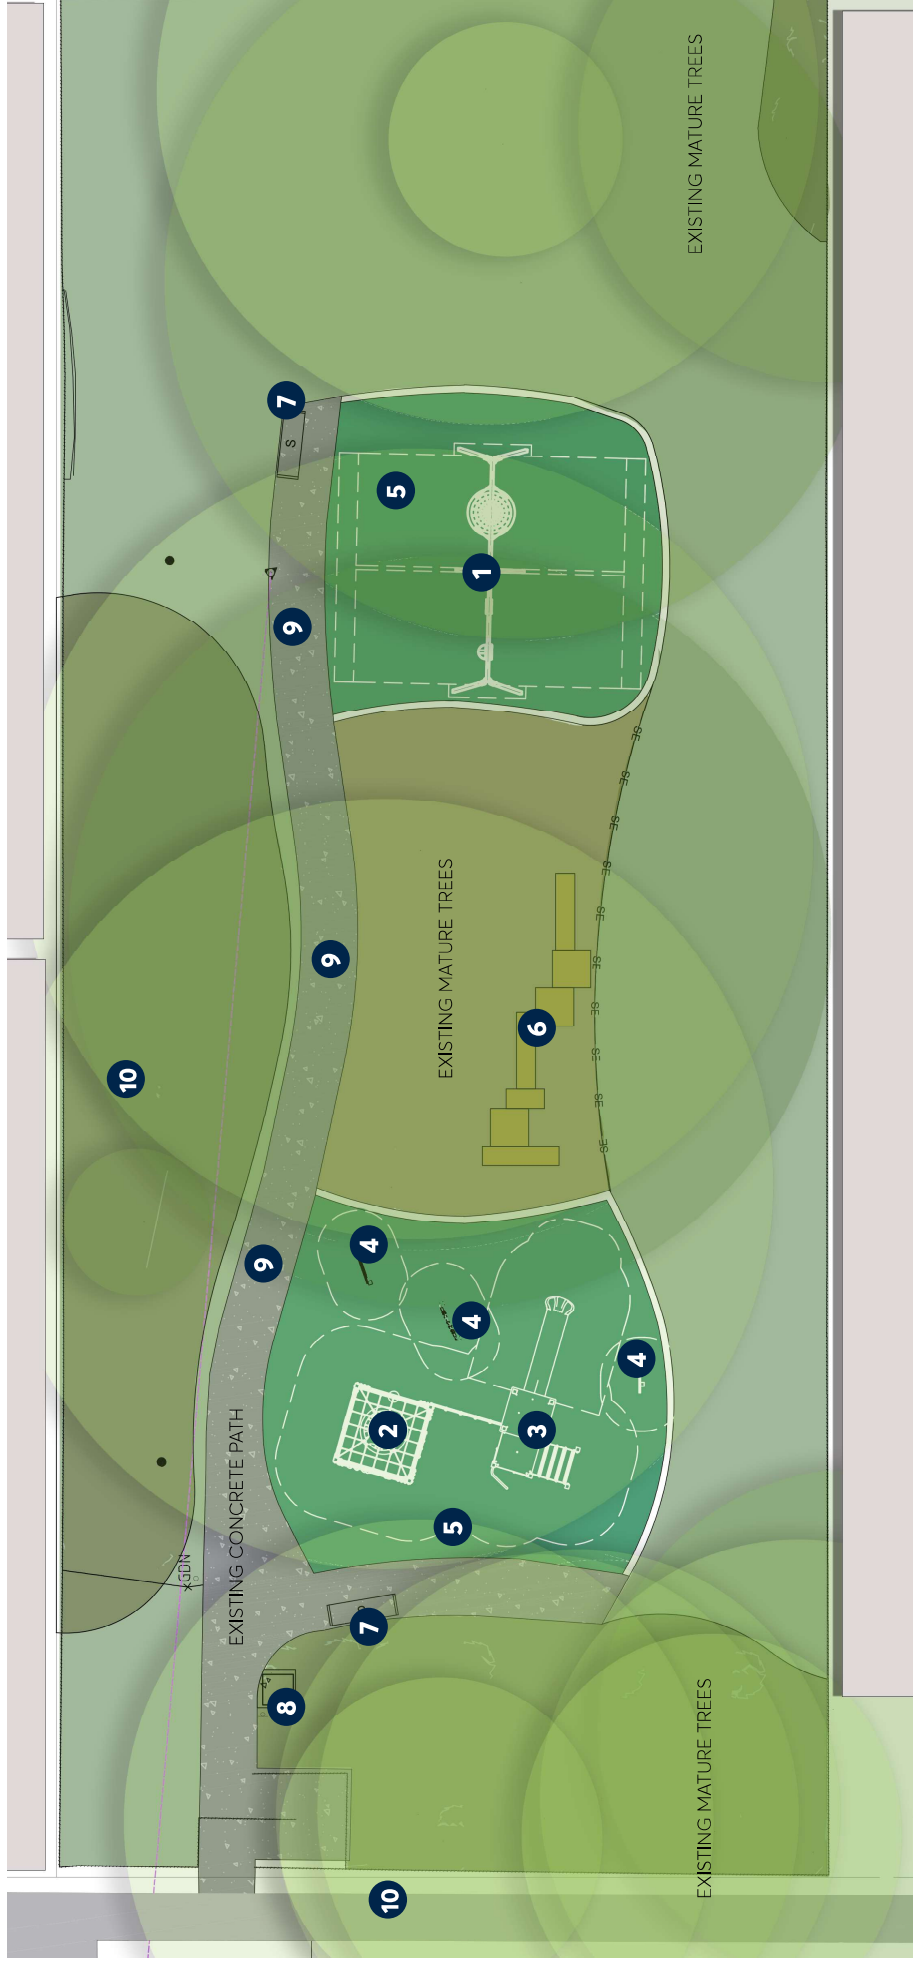

COLORS ARE ARTISTS' IMPRESSION AND SUBJECT TO CHANGE

**CITY OF
PARRAMATTA**

JOSEPH KNOX PLAYGROUND
Playground Concept Design

SITE PHOTOS

SITE CONTEXT

Council is embarking on a journey to upgrade a series of playgrounds in the City of Parramatta under the 'Playground Replacement Program'. Joseph Knox Playground is one of the parks undergoing a playground upgrade.

The playground is located at 10 Burrabogee Road, Pendle Hill. The playground is accessible via a concrete path with the swings located away from the main play area.

Currently, the playground caters to people aged 0 - 6 years old and includes:

- 2 seat swing set
- small play structures with slide and elevated cubby
- junior slide
- interactive game
- rocker toy

LEGEND

- 1** Proposed new triple swing set - 1 x toddler swing, 1 x standard swing, 1 x basket swing
- 2** Proposed multiuse climbing tower
- 3** Proposed play tower with slide
- 4** Proposed new inclusive/sensory play pieces
- 5** Proposed new softfall
- 6** Proposed new sandstone balancing trail
- 7** New park benches
- 8** Relocation of bin
- 9** New inclusive painted games
- 10** New planting with native species

PLAY EQUIPMENT SAMPLE IMAGES

Plan View

Proposed Equipment

- Accessible Play**
 - 1. Swing Seat - Nest
 - 2. Grocer Play Panel
 - 3. Keyway and Cogs Panel
 - 4. 'Count to Ten' Path Activity
 - 5. 'Curvy Way' Path Activity
 - 6. 3 in a Row Game Pillar
- Discovery Play**
 - 7. Sandstone Log and Boulders Trail
 - 8. Tactile Feature Plants (by others)
- Child Adult Interaction**
 - 9. Climbing Frame
 - 10. Climbing Wall
 - 11. Slide
 - 12. Swing - Toddler Seat
 - 13. Swing - Strap Seat
 - 14. Swing - Nest Seat
- Site Amenities**
 - 15. Formal Seating (existing)
 - 16. Access Paths (existing)