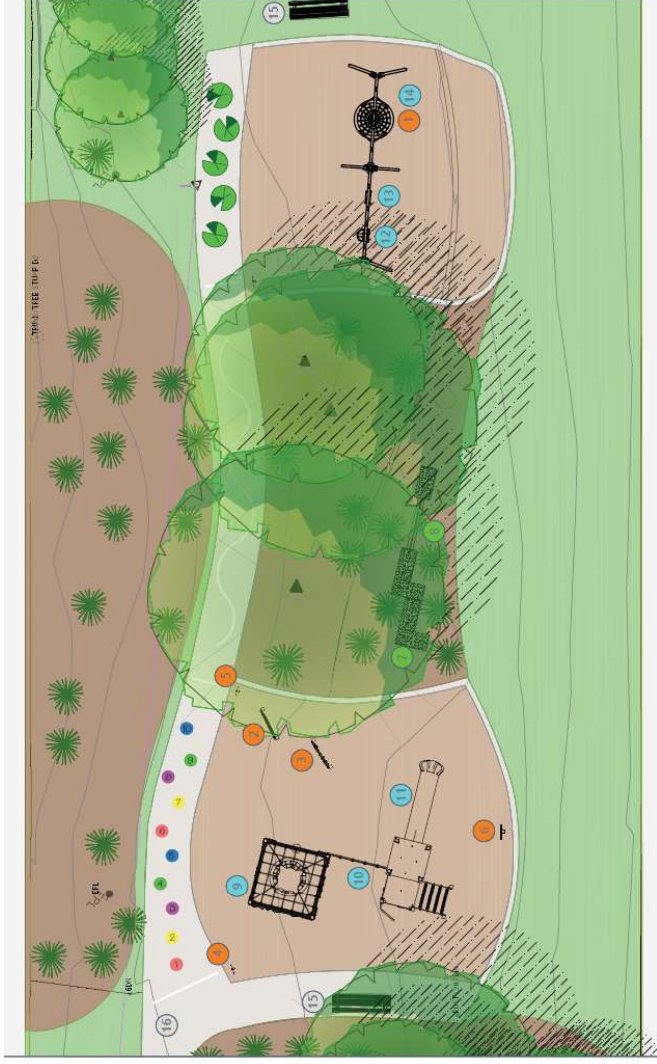

The playground is located at 10 Burrabogee Road, Pendle Hill. The playground is accessible via a concrete path with the swings located away from the main play area.

Currently, the playground caters to people aged 0 - 6 years old and includes:

- 2 seat swing set
- small play structures with slide and elevated cubby
- junior slide
- interactive game
- rocker toy

LEGEND

- 1** Proposed new triple swing set - 1 x toddler swing, 1 x standard swing, 1 x basket swing
- 2** Proposed multiuse climbing tower
- 3** Proposed play tower with slide
- 4** Proposed new inclusive/sensory play pieces
- 5** Proposed new softfall
- 6** Proposed new sandstone balancing trail
- 7** New park benches
- 8** Relocation of bin
- 9** New inclusive painted games
- 10** New planting with native species

**JOSEPH KNOX PLAYGROUND, PENDLE HILL
PLAY EQUIPMENT PROPOSAL**

FOR COMMUNITY
CONSULTATION
APRIL 2024

FIRST ONLINE 'HAVE YOUR SAY' - COMMUNITY CONSULTATION DATA
(Dec/Jan 2023)

Q: From the following play element categories, please select the option you would most like to see delivered at Joseph Knox?

PLAY EQUIPMENT SAMPLE IMAGES

Plan View

Proposed Equipment

- Accessible Play**
 - 1. Swing Seat - Nest
 - 2. Grocer Play Panel
 - 3. Keyway and Cogs Panel
 - 4. 'Count to Ten' Path Activity
 - 5. 'Curvy Way' Path Activity
 - 6. 3 in a Row Game Pillar
- Discovery Play**
 - 7. Sandstone Log and Boulders Trail
 - 8. Tactile Feature Plants (by others)
- Child Adult Interaction**
 - 9. Climbing Frame
 - 10. Climbing Wall
 - 11. Slide
 - 12. Swing - Toddler Seat
 - 13. Swing - Strap Seat
 - 14. Swing - Nest Seat
- Site Amenities**
 - 15. Formal Seating (existing)
 - 16. Access Paths (existing)