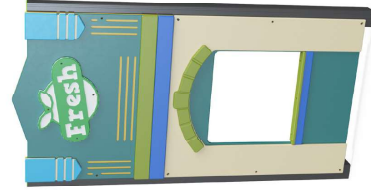

PROPOSED COLOURS FOR CLIMBING TOWER

ACCESSIBLE	CLIMBING	BALANCE	INTERACTION	IMAGINATION	RELAXATION	SENSORY	UPPER-BODY	SLIDING