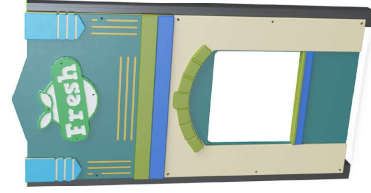

PROPOSED COLOURS FOR CLIMBING TOWER