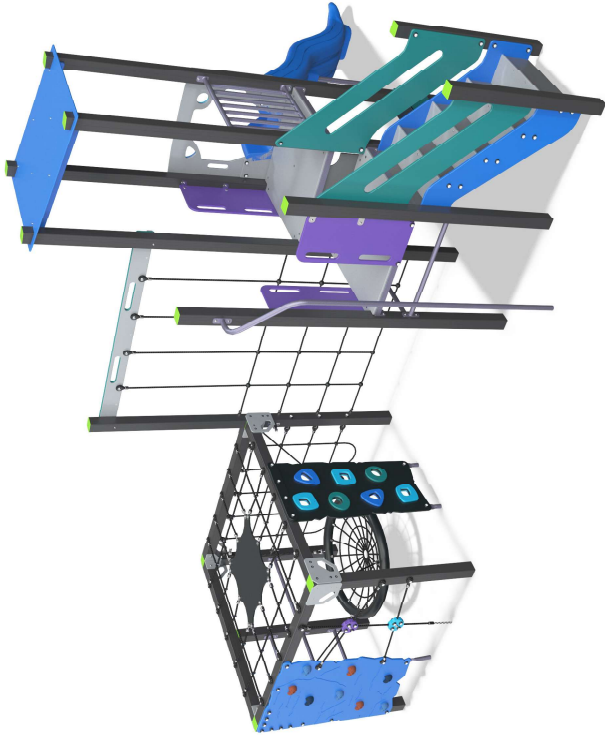

**PLAYGROUND EQUIPMENT COLOUR PALETTE**

- MATERIALS**
- 1 Plastic Slide.
  - 2 All Stainless Steel Fixings With Safety Caps.
  - 3 100x100mm KIX Proprietary Engineered-Certified Aluminium Posts.
  - 4 Powder-Coated Aluminium Frames.
  - 5 High-Density Polyethylene (HDPE) Roof & Panels.
  - 6 Steel Reinforced Nylon Rope.
  - 7 Heavy Duty Rubber Mat.
  - 8 SS-05 Nest Seat.
  - 9 Heavy Duty Rubber Pommels.
  - 10 High-Density Polyethylene (HDPE) Climbing Wall With Polyurethane Holds.
  - 11 High-Density Polyethylene (HDPE) Climbing Wall.
  - 12 Powder-Coated Steel Frames.

**PROPOSED COLOURS FOR CLIMBING TOWER**

**PROPOSED COLOURS FOR INTERACTIVE/INCLUSIVE GAMES**