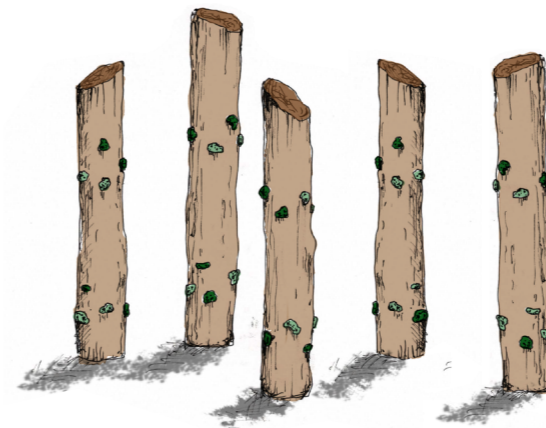

GOODIN ROAD

PLAYGROUND AREA

Spinner

Sandstone boulders

Climbing totems

Swingset

Talk tubes

Water dragon sculpture

Multi-play unit including slide, binoculars, abacus panel and firemans pole

PLAYGROUND SURROUNDS

Post and rail fencing parallel to Goodin Road
Note: indicative only

Proposed seating unit

Tree planting
Note: species to be chosen from Sydney Turpentine Iron bark Forest community

Sandstone flagging with animal engravings placed in garden bed

Path connection leading to Water Dragon Way bushwalk