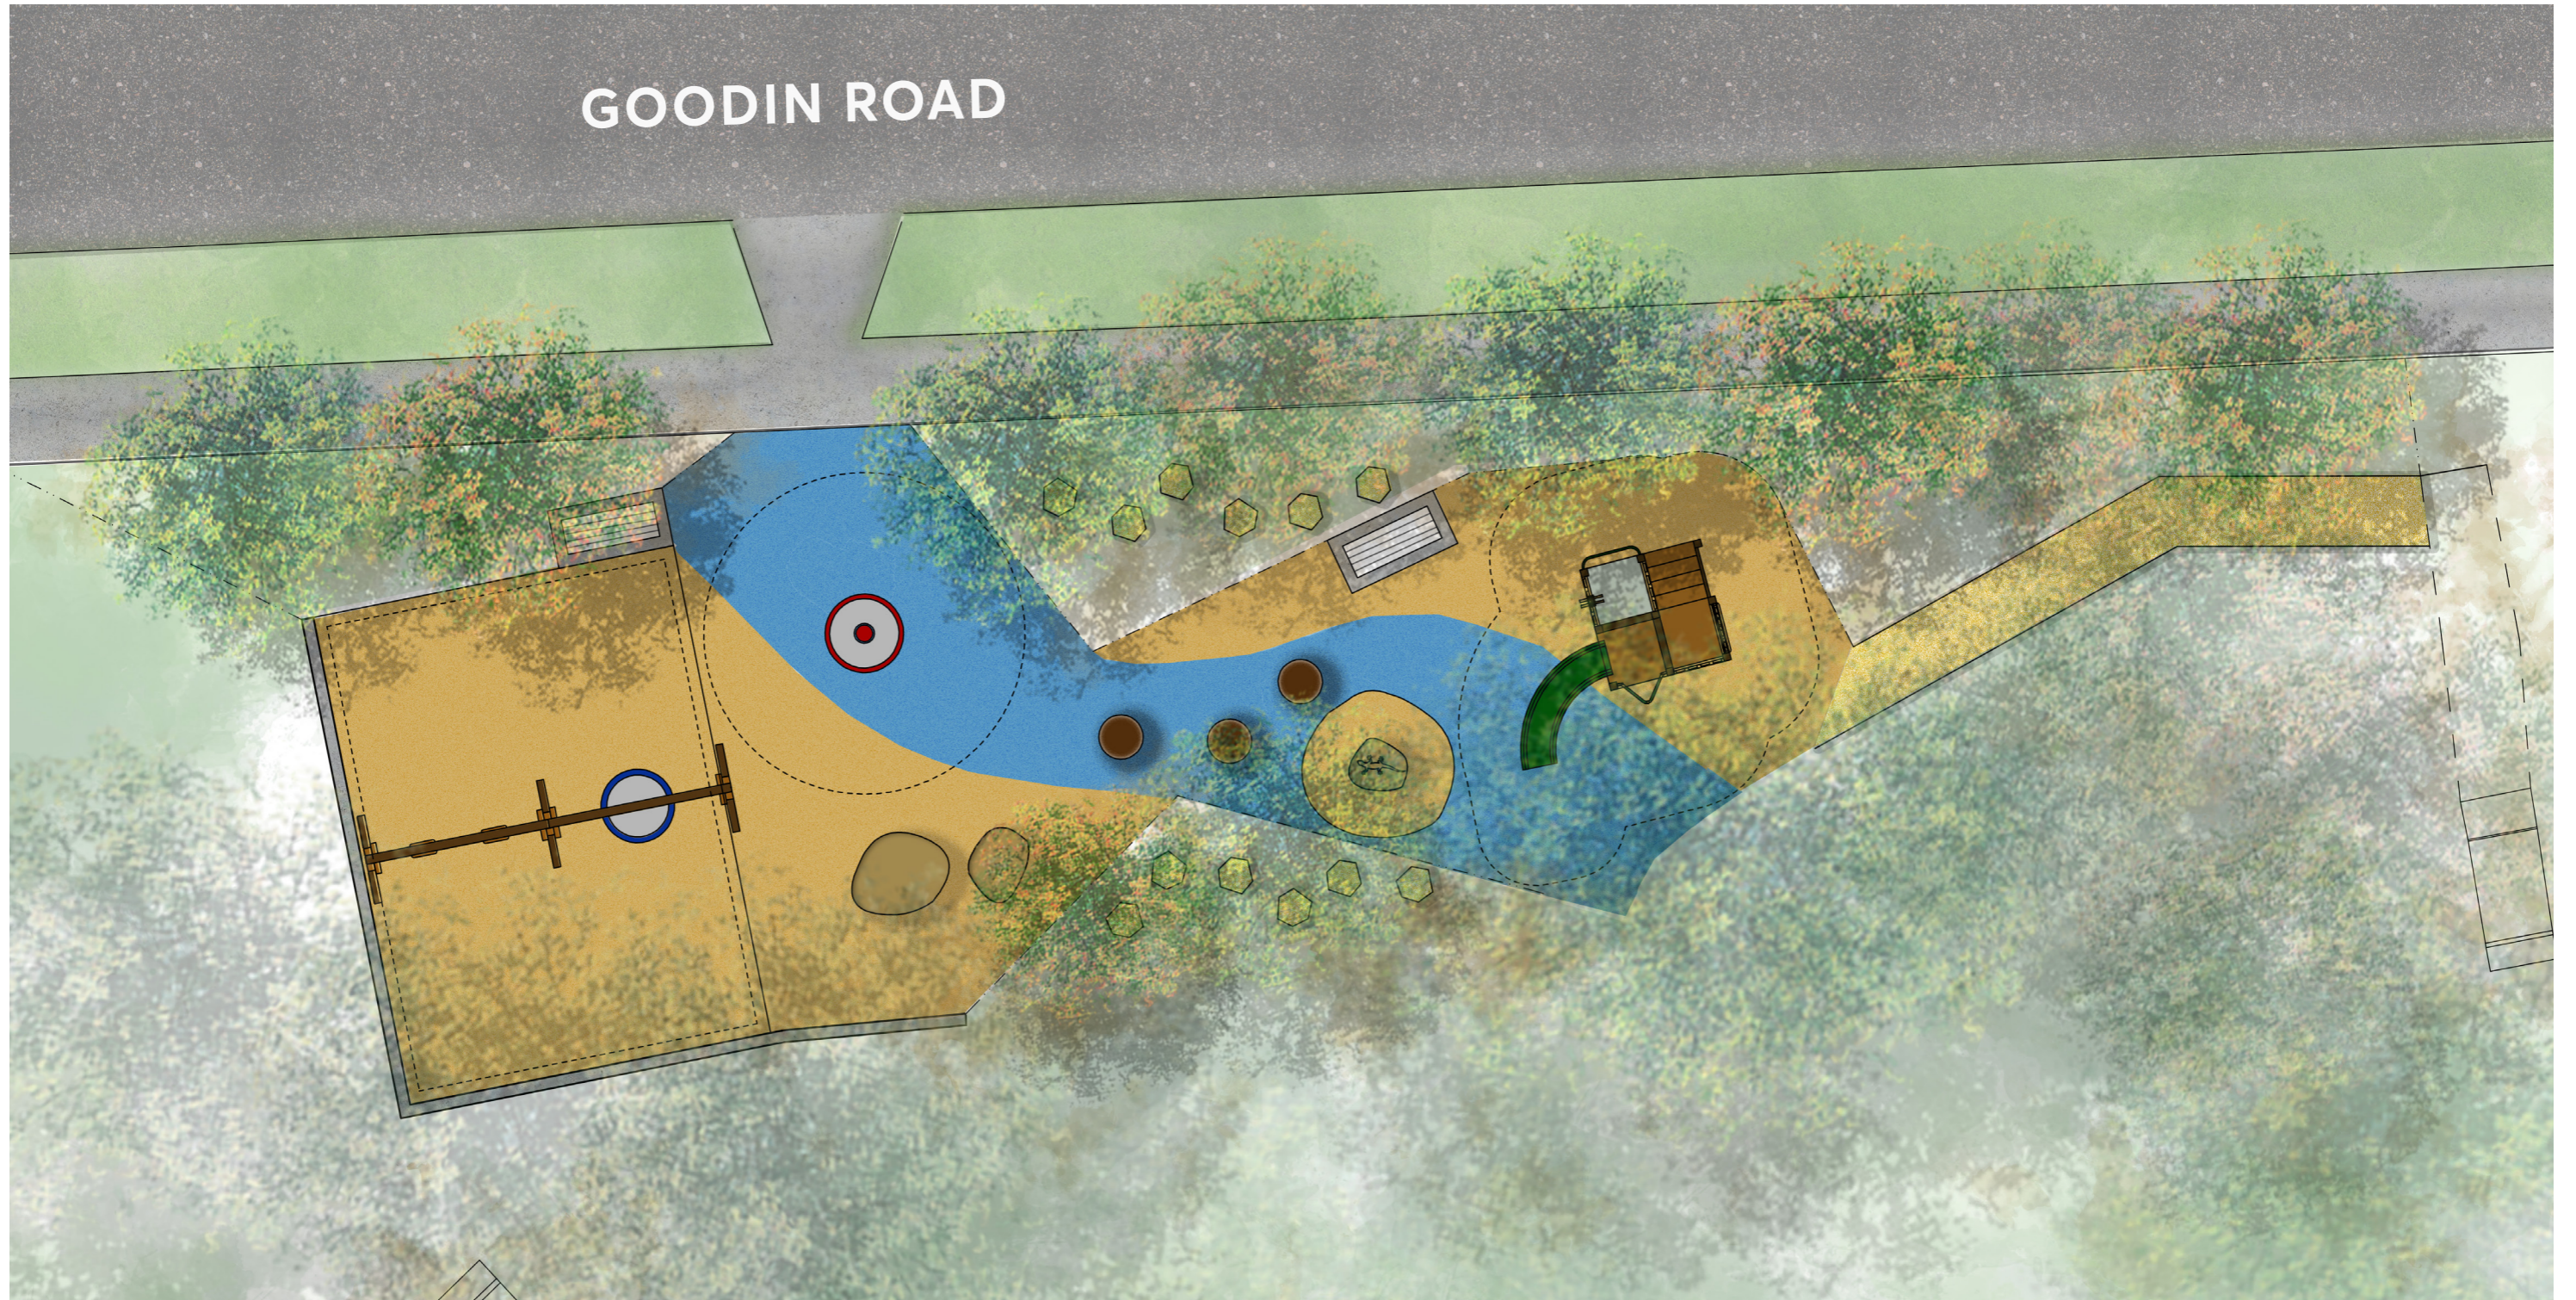

GOODIN ROAD

PLAYGROUND AREA

Spinner

Sandstone boulders

Climbing totems

Swingset

Talk tubes

Water dragon sculpture

Multi-play unit including slide, binoculars, abacus panel and firemans pole

PLAYGROUND SURROUNDS

Post and rail fencing parallel to Goodin Road
Note: indicative only

Proposed seating unit

Tree planting
Note: species to be chosen from Sydney Turpentine Iron bark Forest community

Sandstone flagging with animal engravings placed in garden bed

Path connection leading to Water Dragon Way bushwalk