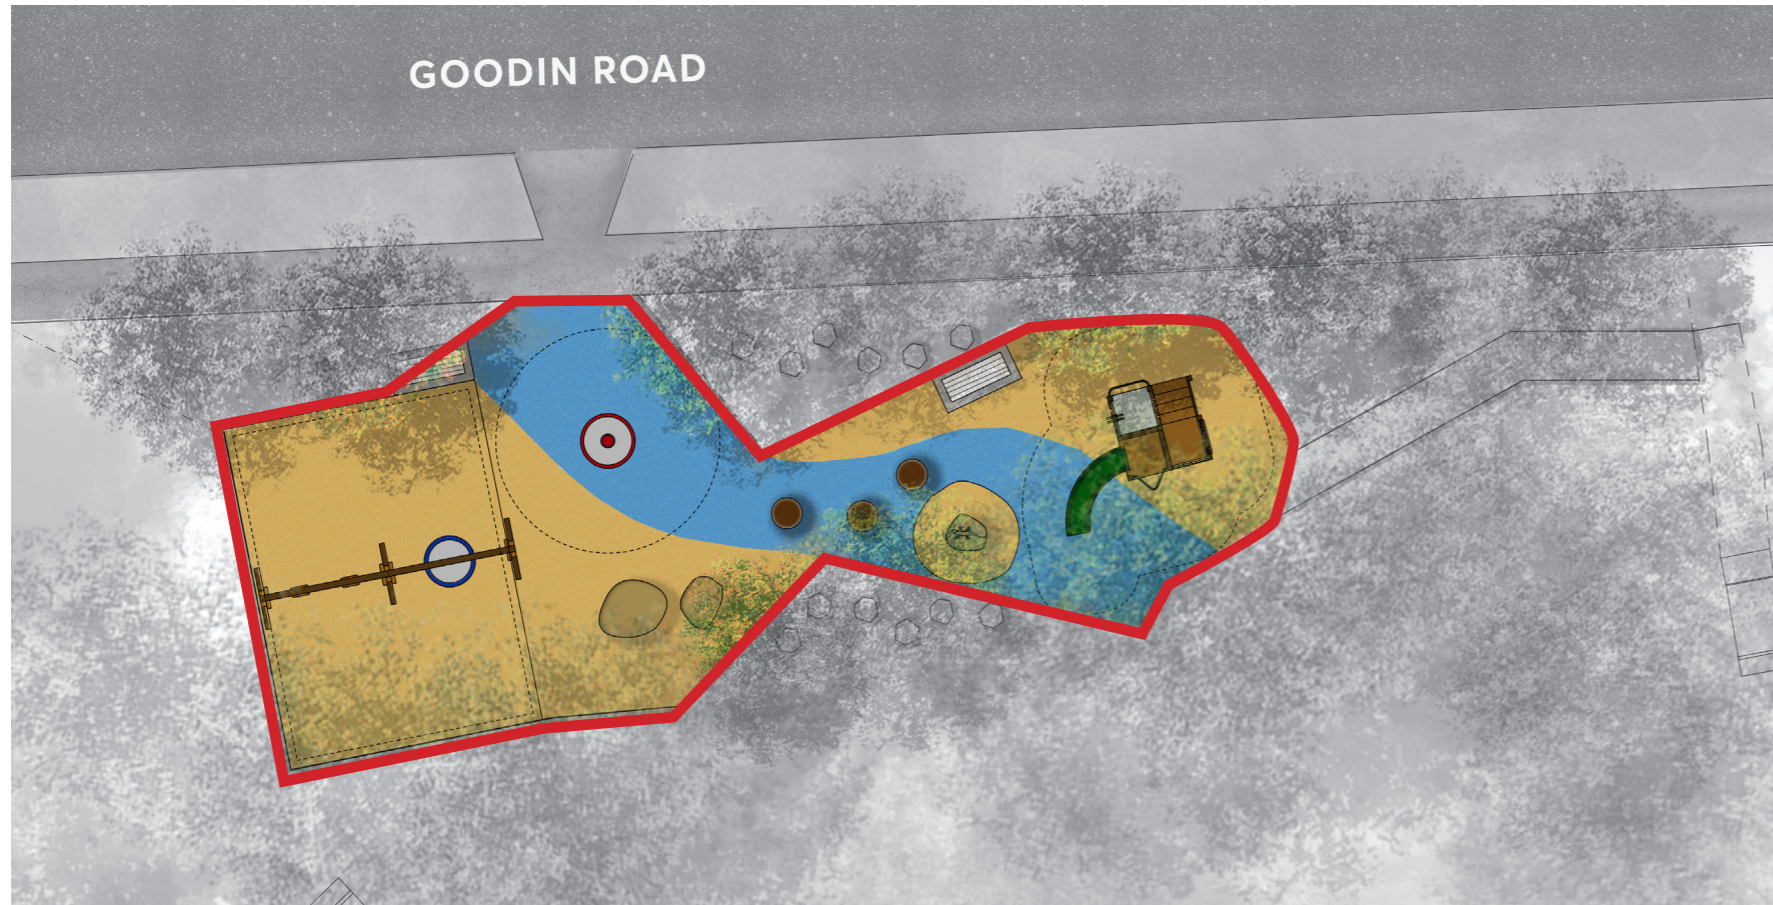

GOODIN ROAD

PLAYGROUND AREA

Spinner

Sandstone boulders

Climbing totems

Swingset

Talk tubes

Water dragon sculpture

Multi-play unit including slide, binoculars, abacus panel and firemans pole

PLAYGROUND SURROUNDS

Post and rail fencing parallel to Goodin Road
Note: indicative only

Proposed seating unit

Tree planting
Note: species to be chosen from Sydney Turpentine Iron bark Forest community

Sandstone flagging with animal engravings placed in garden bed

Path connection leading to Water Dragon Way bushwalk