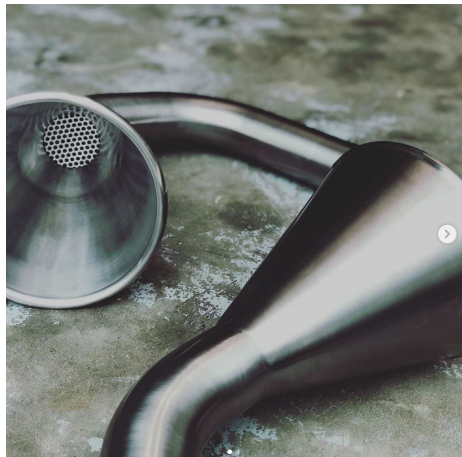

CUSTOM Timber Climbing totems

2 Colour grips for different challenge
Australian Made rock climbing grips
Range of shapes for different challenge
up to 4.2m in height
Up to 400mm in diameter
Oiled Australian Hardwood

PRECEDENT IMAGES

swi0023 Swing Basket Senior Cypress

P132 Flying Disk Spinner

2 Large Boulders

Sandstone Flagging with engravings

Stainless Steel Talk Tubes

CUSTOM Timber Structure including:

1200 Curved Slide, firemans pole, binoculars, abacus panel, access stairs, shop front, access ladder and Skillion Roof