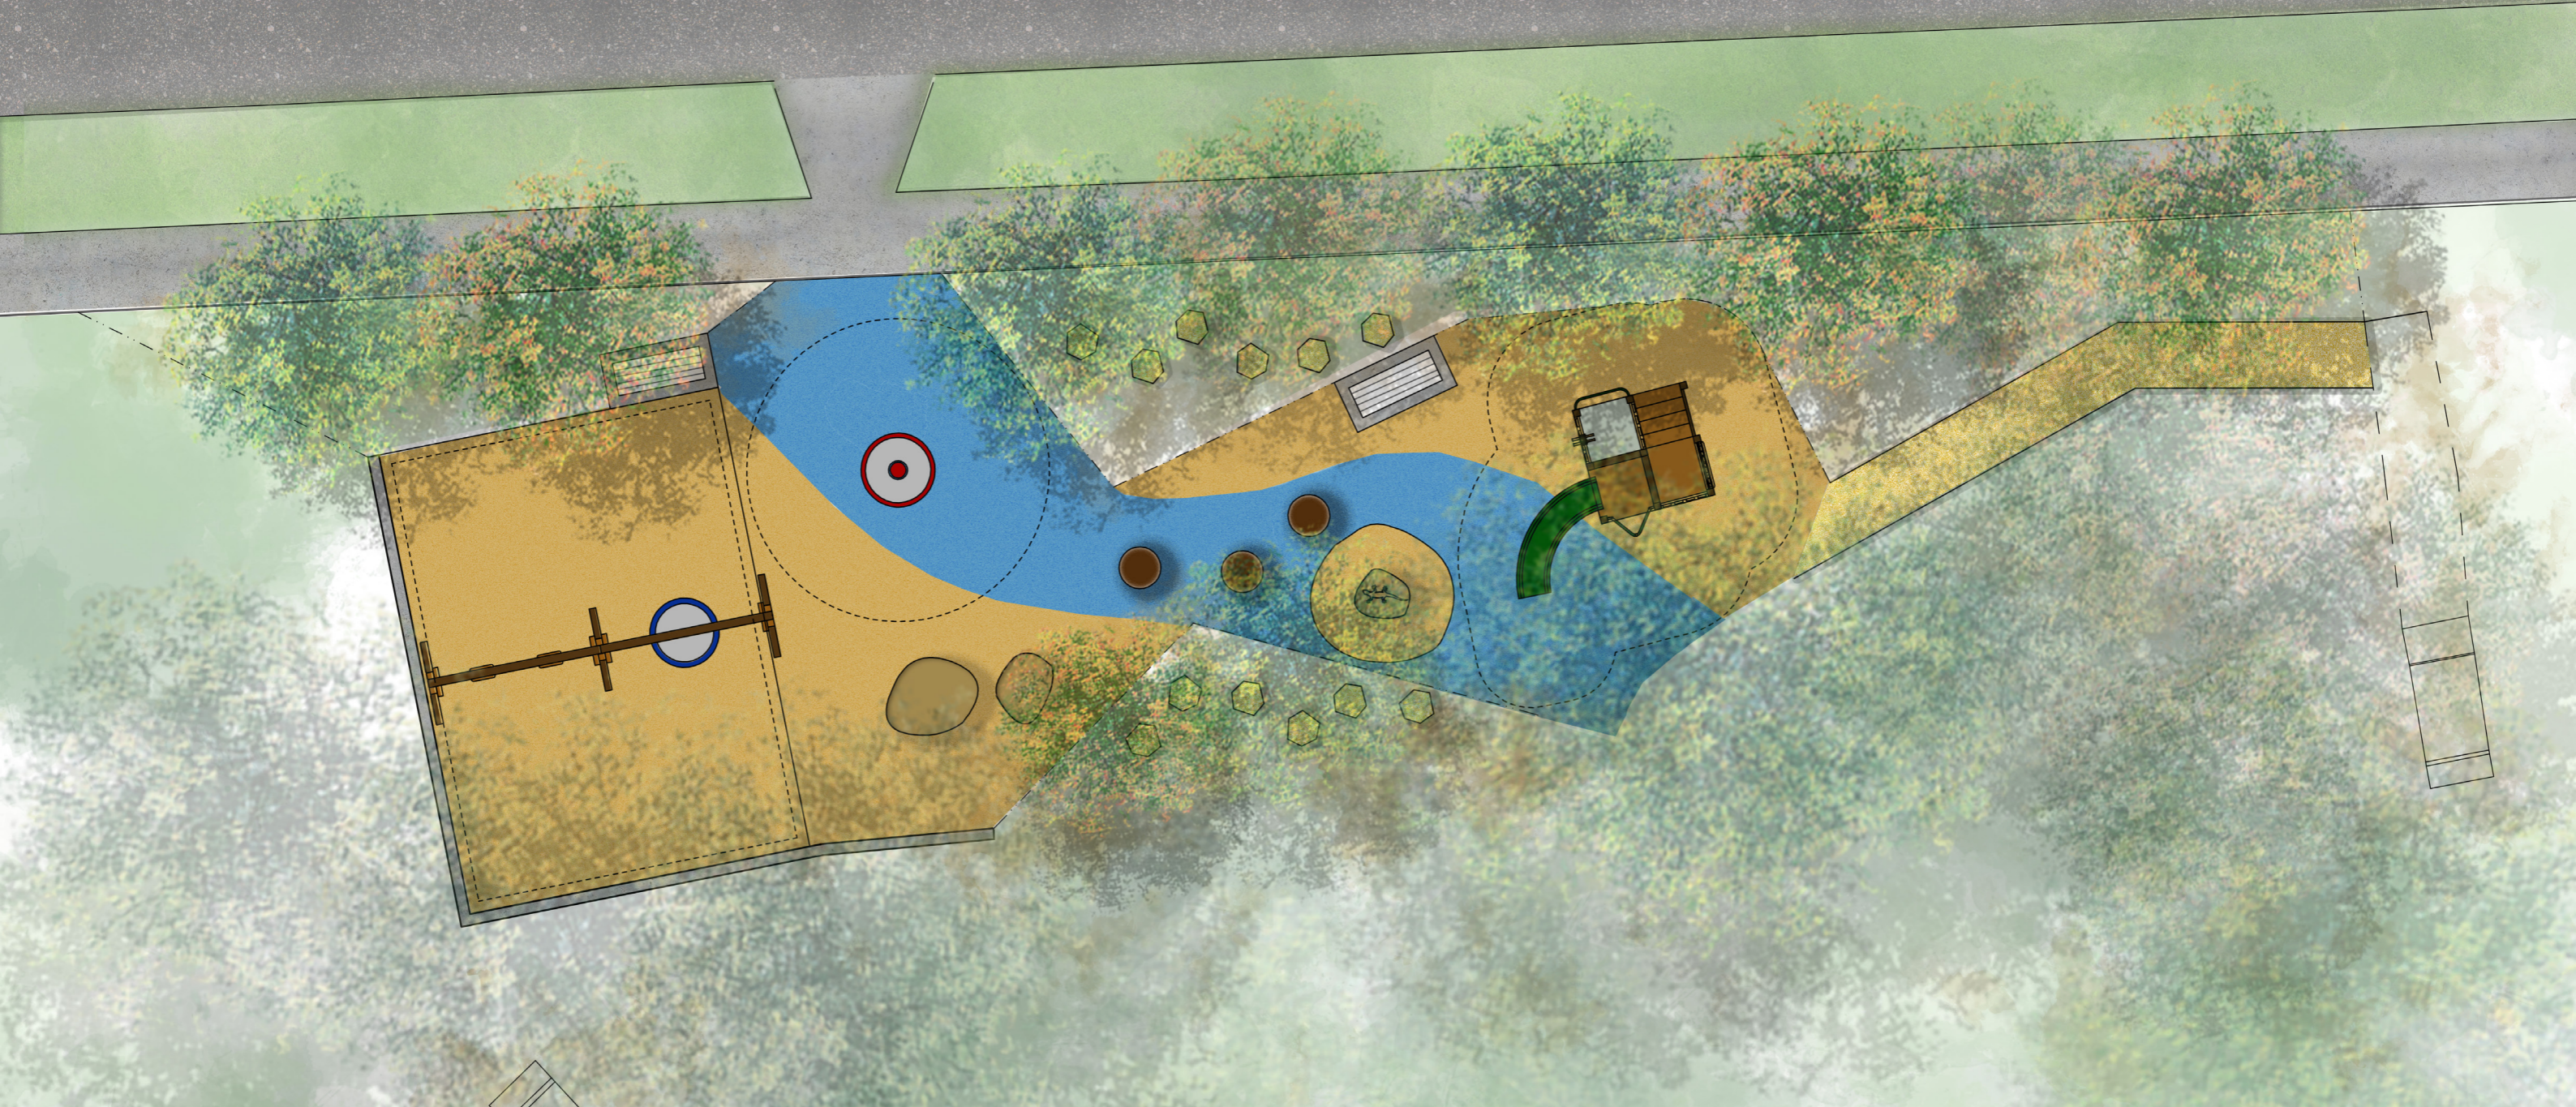

# GOODIN ROAD

Climbing totems

Sandstone boulders

Multi-play unit

Swingset

Spinner

\*NOTE: Play equipment indicative only