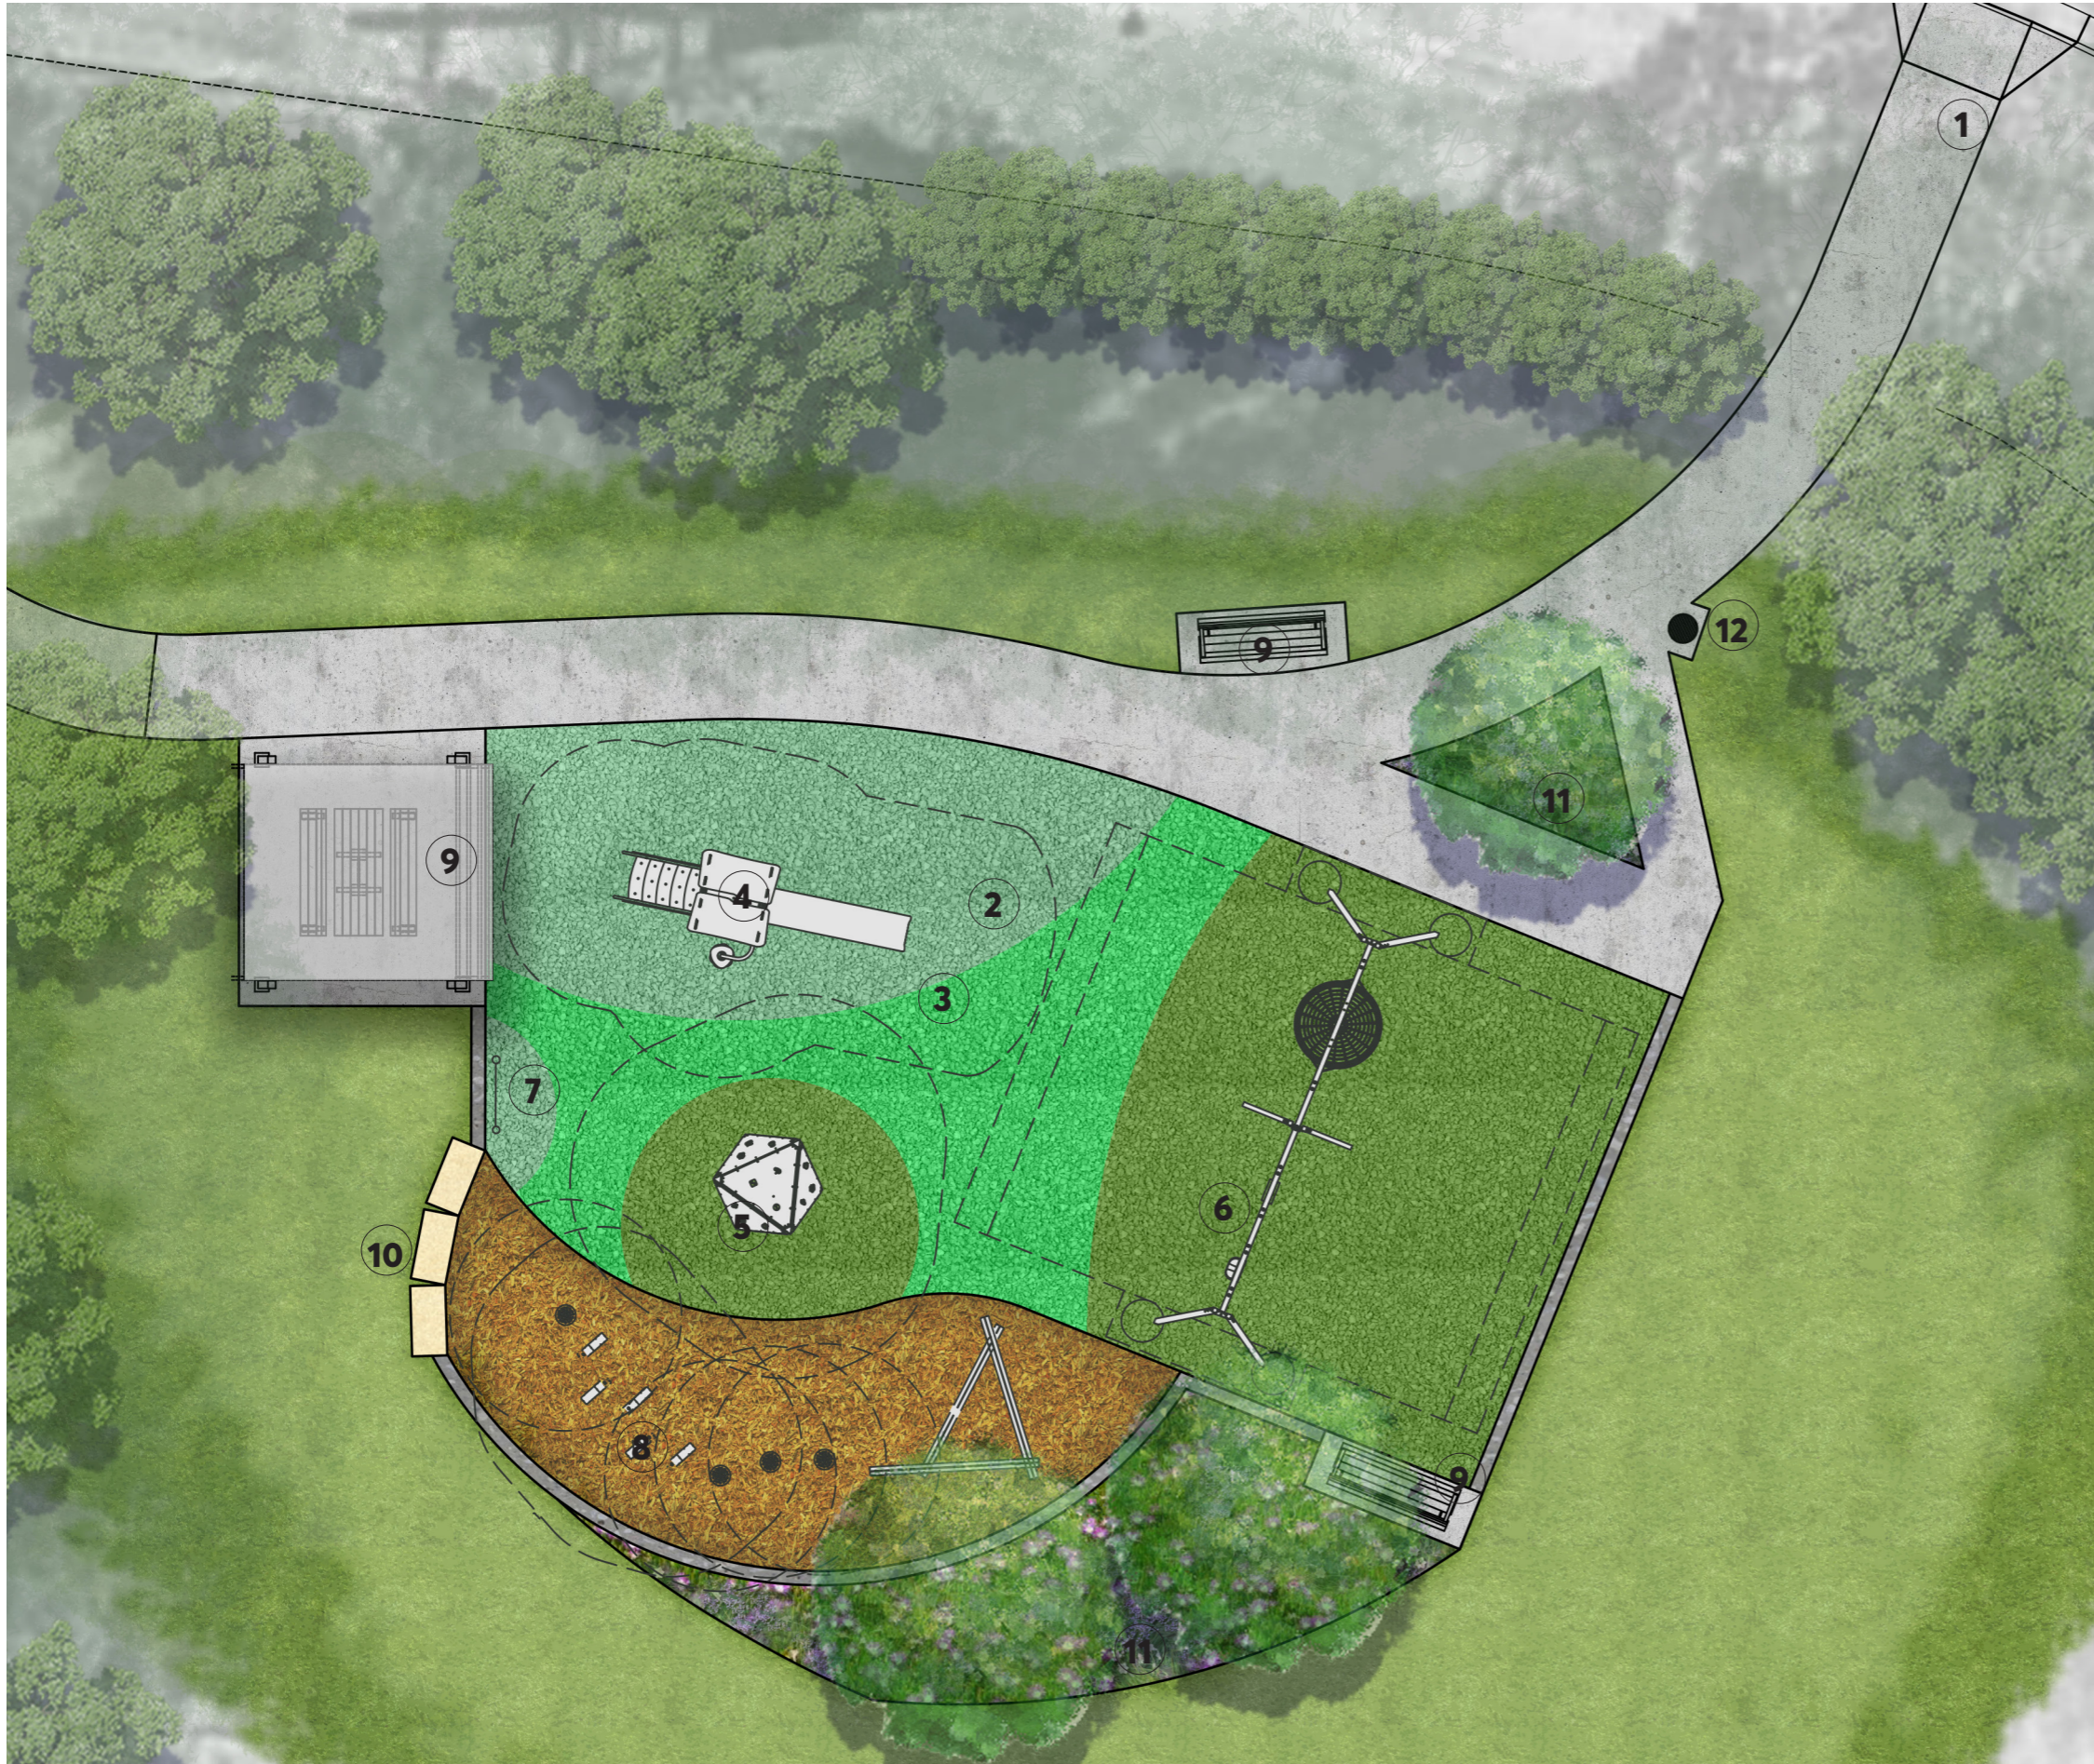

The playground is located in the north-east corner of Thane Street Reserve at 24 Thane St, Wentworthville. Thane Street Reserve playground is accessible via a concrete path.

Currently, the playground caters to people aged 0 - 12 years old and includes:

- a climbing structure
- a small play structure with slide and elevated cubby
- a double swing set and
- a spring rocker.

## CONCEPT PLAN

## LEGEND

- 1 Proposed new kerb ramp and accessible path into access playground.
- 2 New playspace to be one continuous level with no requirements for steps. Improves accessibility and safety for all users.
- 3 New rubber softfall surfacing.
- 4 Proposed play tower for toddlers and juniors.
- 5 Proposed climbing structure
- 6 Proposed triple swing set, with toddler seat and bucket swing.
- 7 Proposed sensory play panel.
- 8 Proposed balancing trail with mulch surface to provide a nature play experience.
- 9 New park shelter with picnic setting and park benches
- 10 Sandstone blocks to provide informal seating
- 11 New planting with native species and medium sized trees.
- 12 Relocated bin location