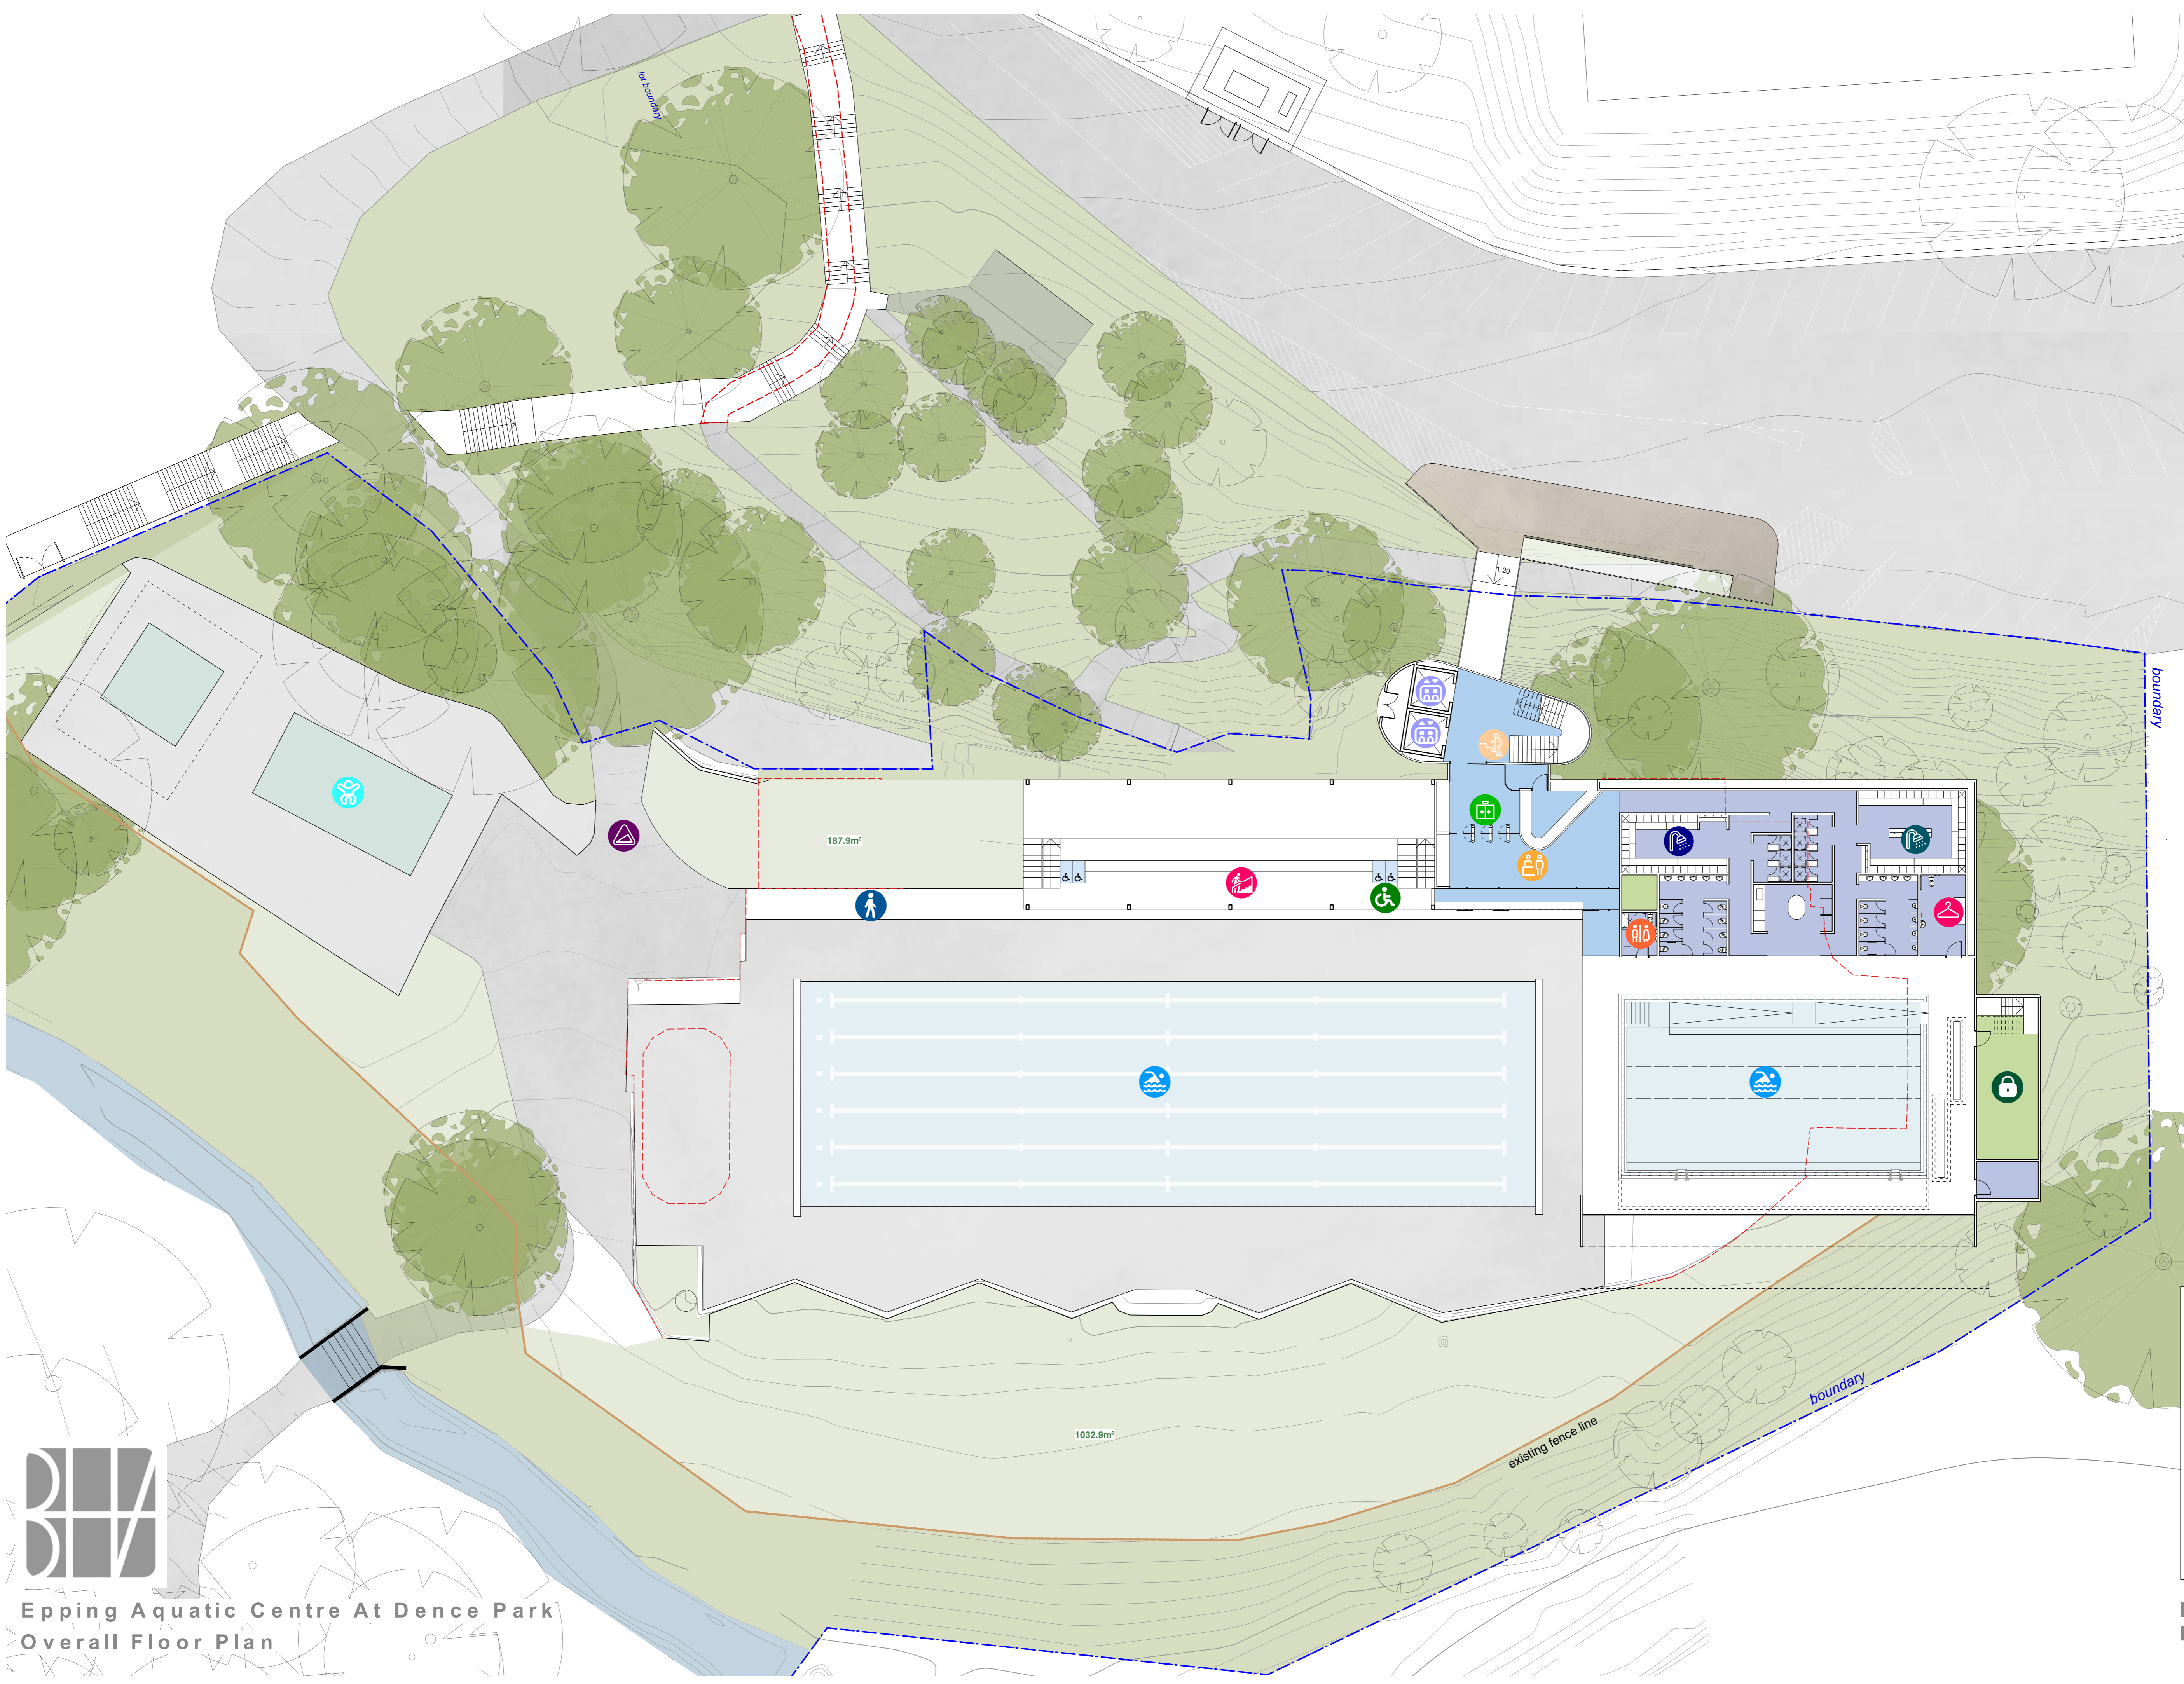

-  50m & 20m Swimming Pool
-  Toddler Pool
-  Toilet
-  Male Shower & Change
-  Female Shower & Change
-  Accessible Adult Change
-  Access Road
-  Pedestrian
-  Grandstand
-  Stair
-  Lift
-  Wheelchair Seats
-  Auto Gate
-  Reception & Retail
-  Store
-  Plant Room

Epping Aquatic Centre At Dence Park
Overall Floor Plan

Level Below
Pool Store