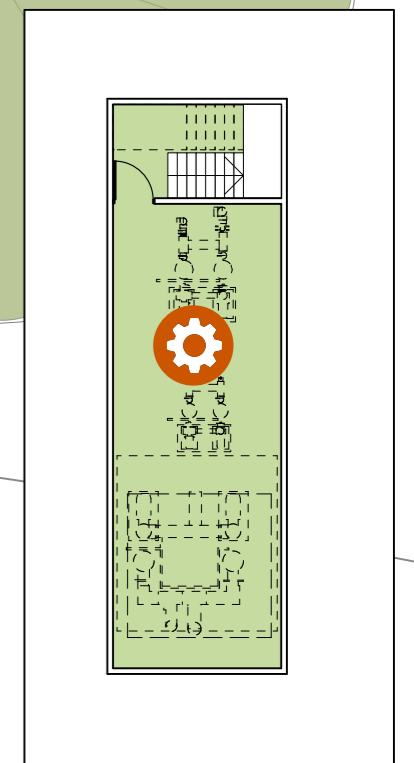

-  50m & 20m Swimming Pool
-  Toddler Pool
-  Toilet
-  Male Shower & Change
-  Female Shower & Change
-  Accessible Adult Change
-  Access Road
-  Pedestrian
-  Grandstand
-  Stair
-  Lift
-  Wheelchair Seats
-  Auto Gate
-  Reception & Retail
-  Store
-  Plant Room

Epping Aquatic Centre At Dence Park
Overall Floor Plan

Level Below
Pool Store