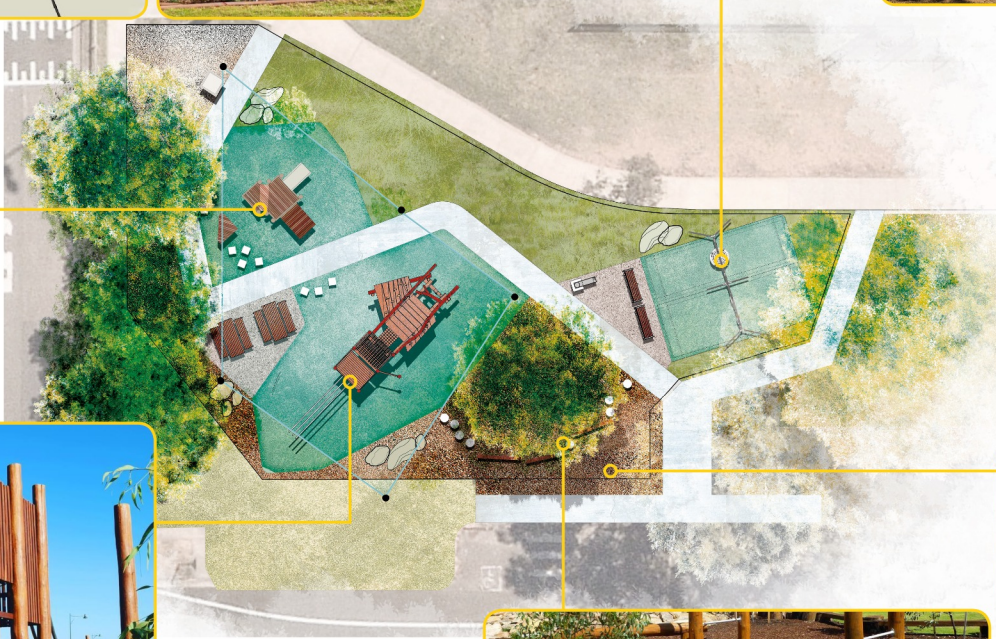

- Approachable climbing structure for younger children. Includes concrete slide and rope climber.

- Triple swing with basket swing and two regular swing seats.

- Challenging climbing structure to cater for older age groups. Includes climbing walls, nets and pole slider

- Balancing and nature play beneath the shade of existing trees