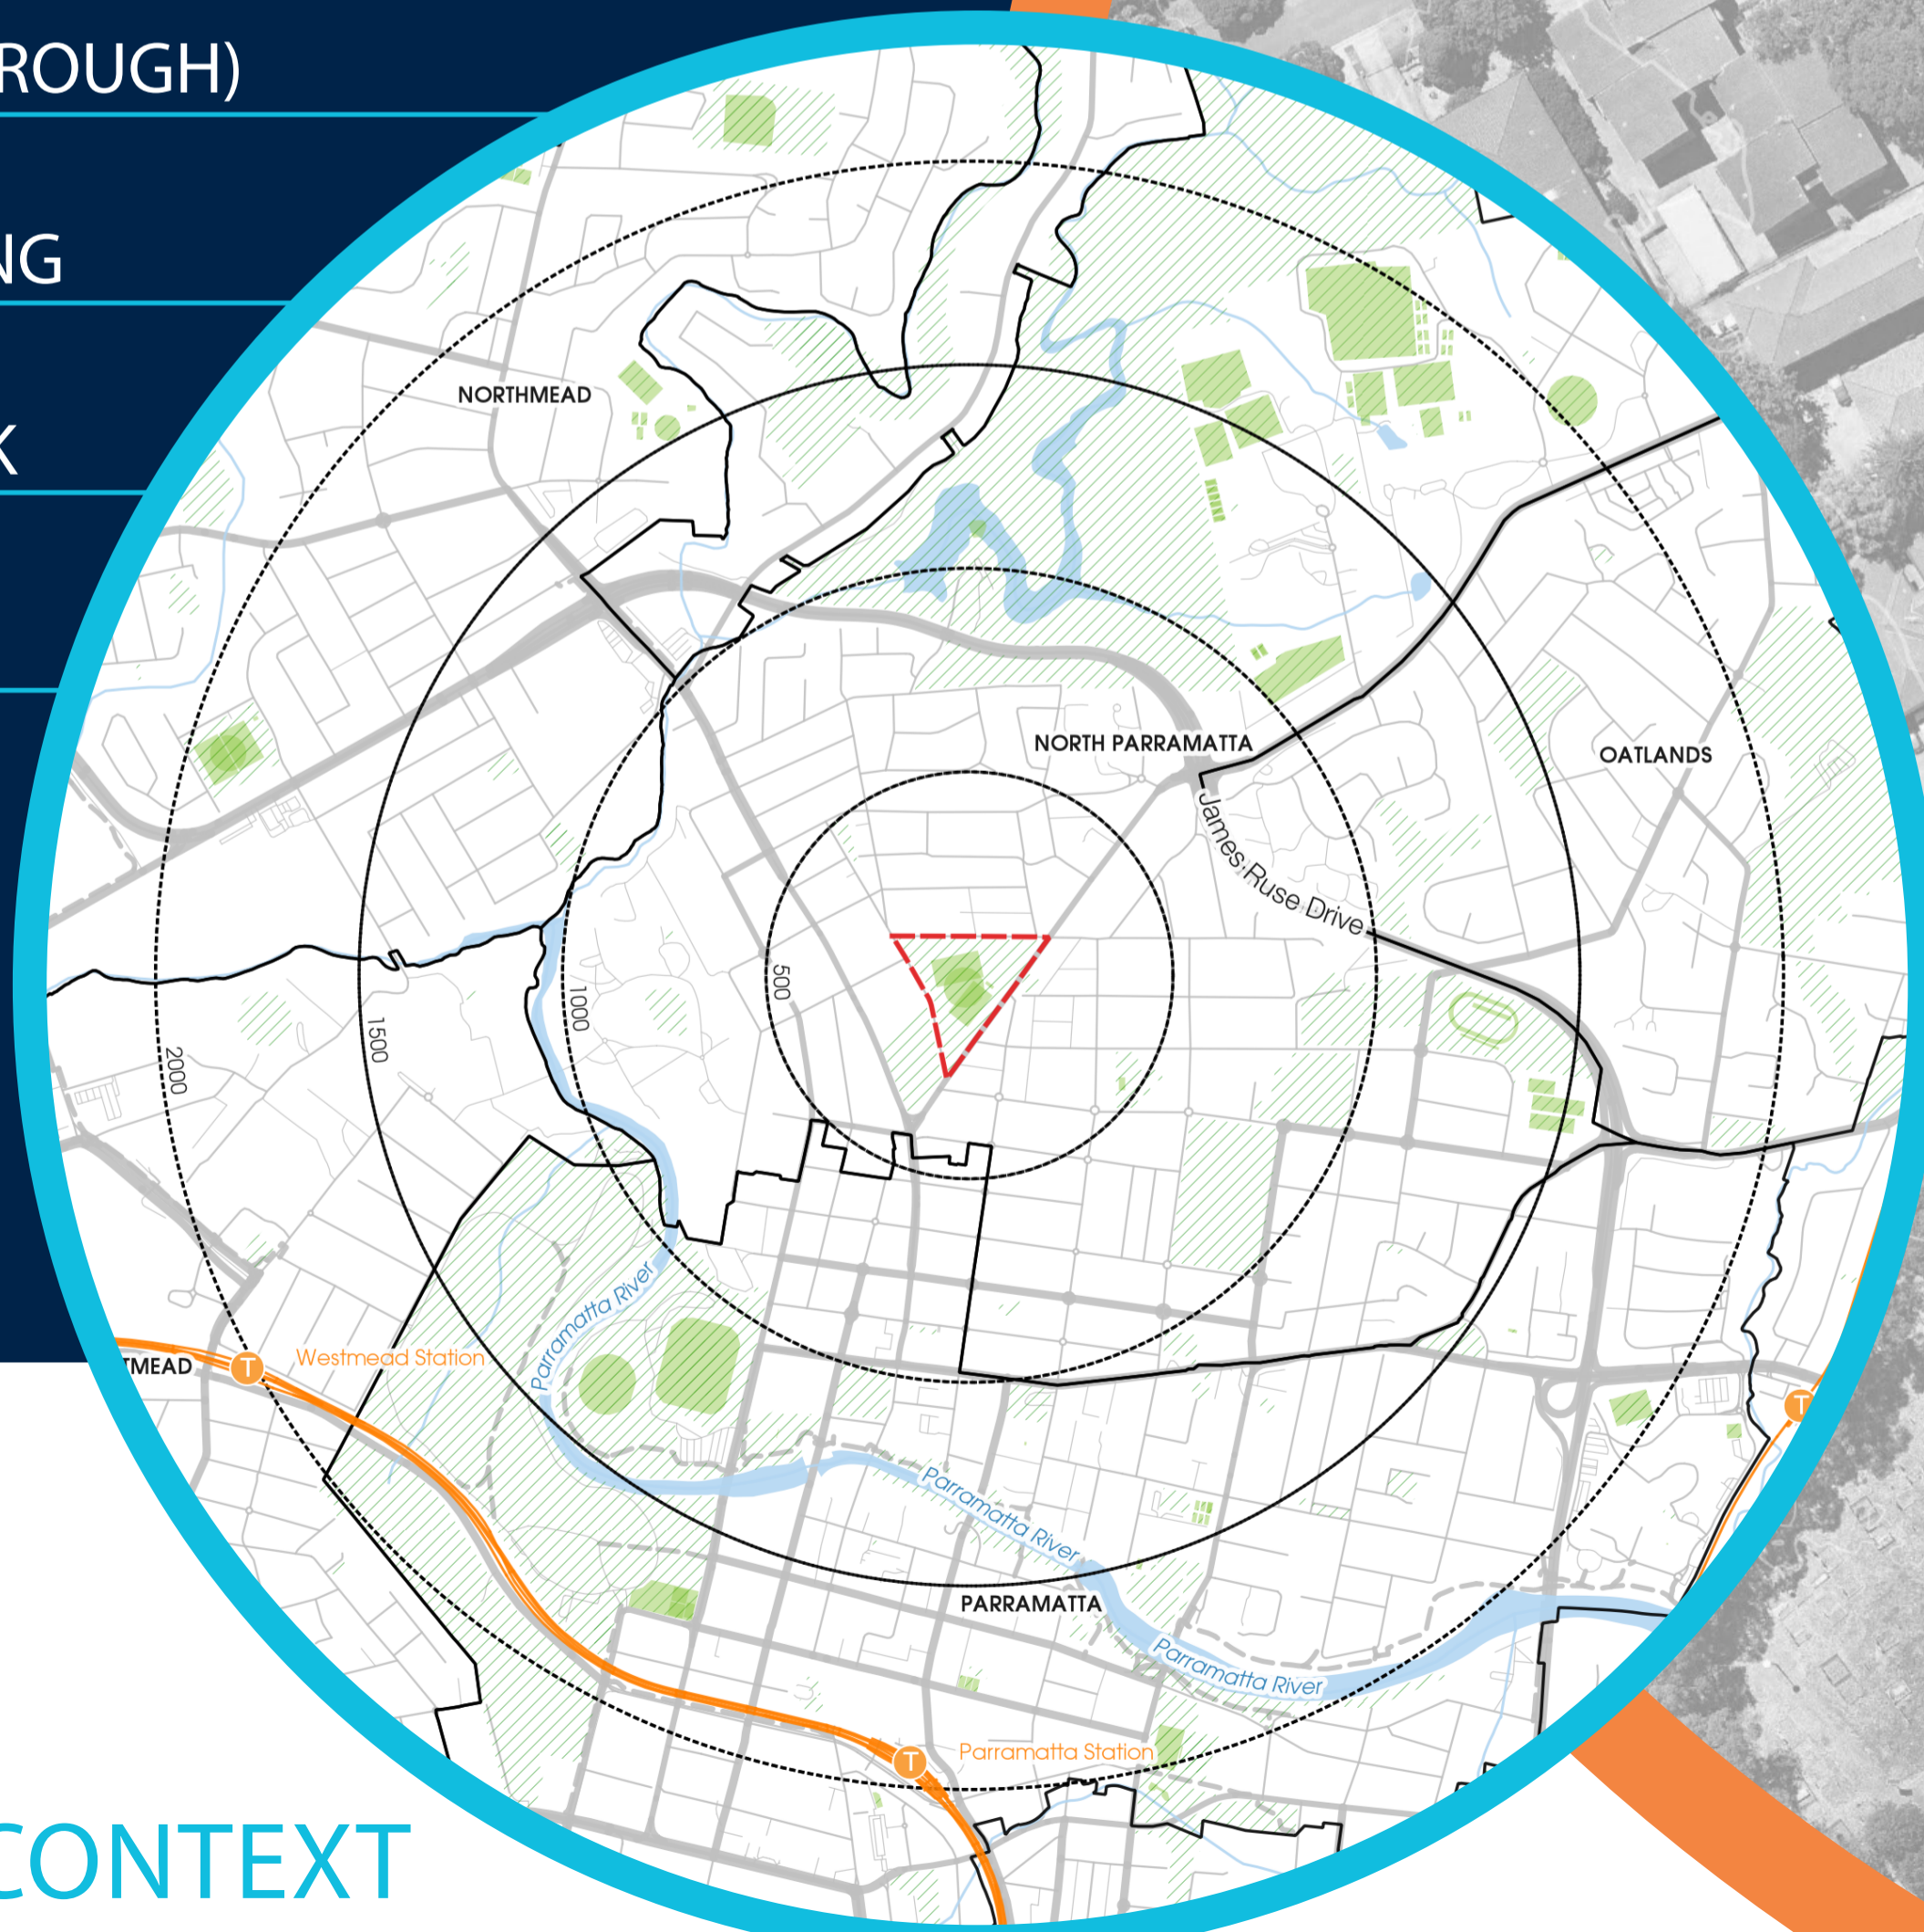

BELMORE PARK

SITE CONTEXT

LOCAL CONTEXT

- 01 EXISTING SPORTS FIELDS
- 02 EXISTING AMENITIES BLOCK
- 03 EXISTING OUTDOOR CRICKET NETS
- 04 EXISTING SHELTER
- 05 EXISTING PLAYGROUND
- 06 ON STREET CAR PARKING
- 07 HERITAGE ITEM (HORSE TROUGH)
- 08 PERIMETER TREE PLANTING
- 09 EXISTING PATH NETWORK
- 10 DRAINAGE CULVERT

REGIONAL CONTEXT